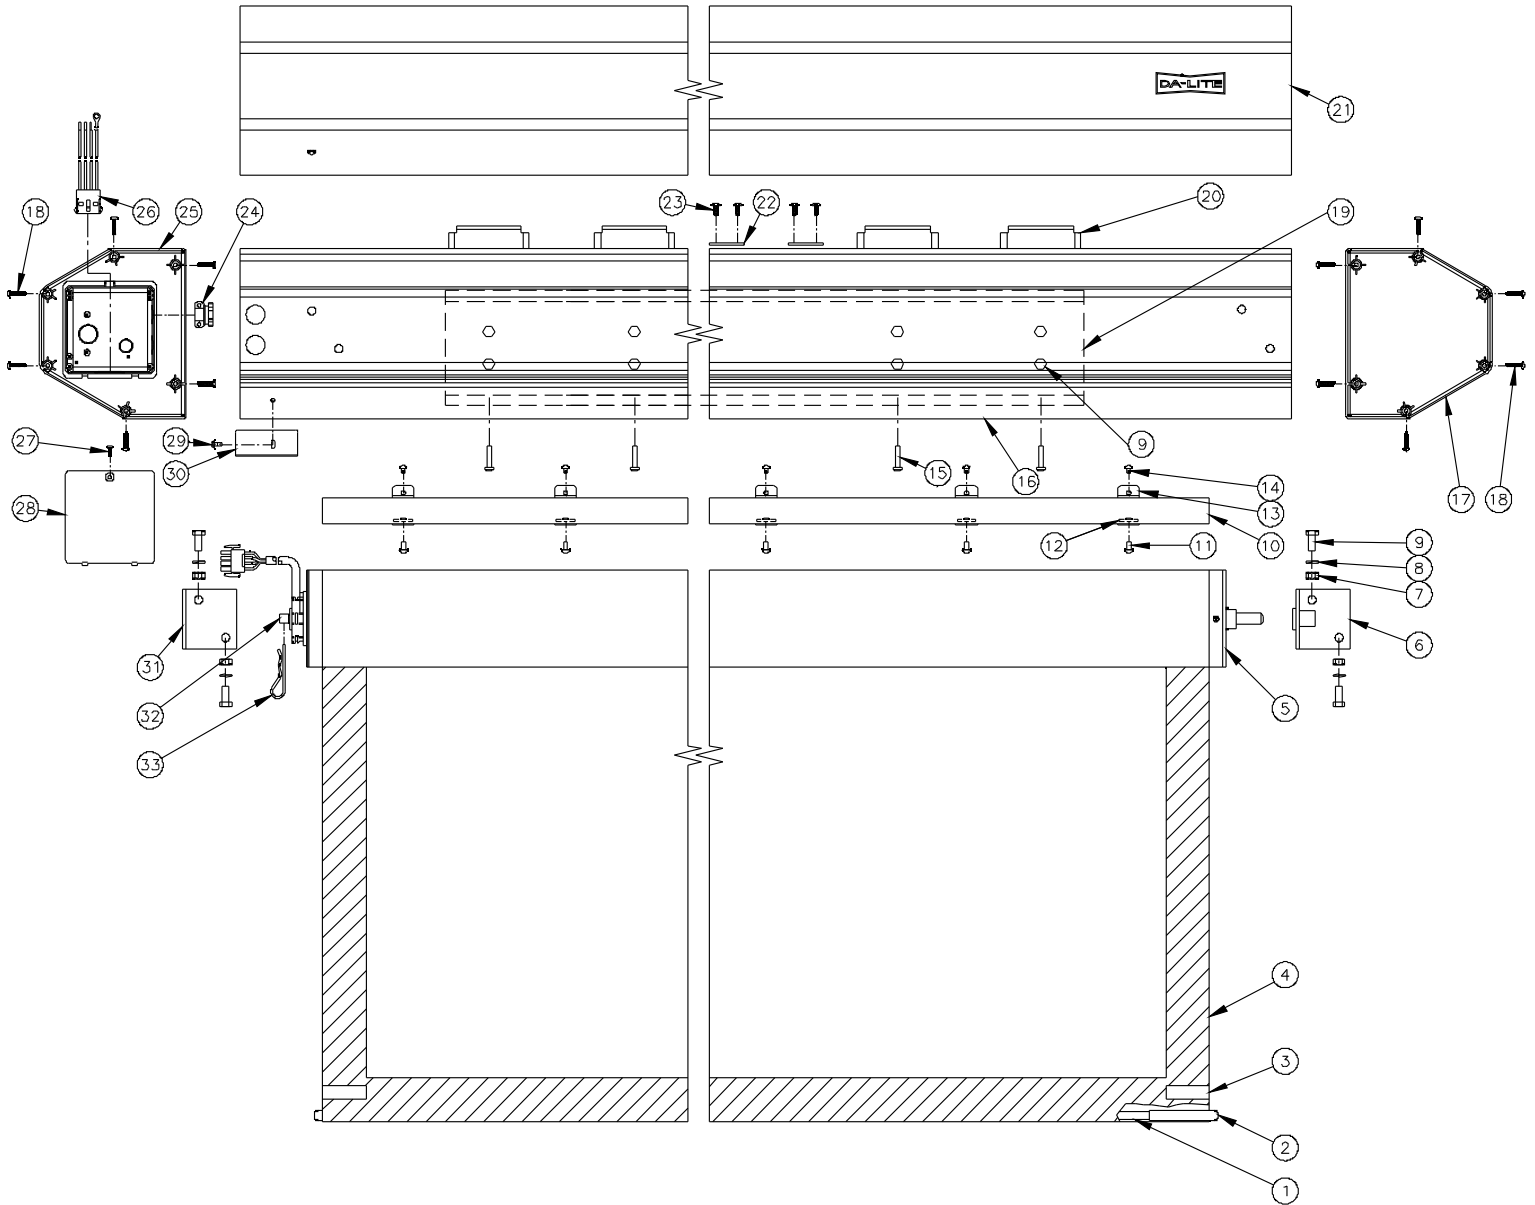

Cosmopolitan (Over 12' W)

Previously Named: Large Cosmopolitan Electrol

Parts List

Diagram Number	Da-Lite Number	Description	Quantity Required	List Price Each
1	46345	Slat, 3/8" diam. for 12' x 12' screens	1	\$1755
	82441	Slat, 3/8" diam. for 200" diag. and 189" diag. screens	1	\$2780
	46346	Slat, 3/8" diam. for 14', 210" diag., and 188" diag. screens	1	\$2660
	70759	Slat, 3/8" diam. for 208" diag. screens	1	\$2860
	46347	Slat, 3/8" diam. for 16', 240" diag., 216" diag. and 222" diag. screens	1	\$2980
2	46763	Slat cap, black	2	\$0.32
3	83383	Tape for pocket, black	2	\$0.64
	91876	Tape for pocket, black (not shown)	2	\$0.64
4a		Fabric only. See 4b for fabric and roller assembly.		
		HDTV (16:9) Format		
	96916	Fabric, Matte White 92" x 164" - 188" diag.	1	\$970.00
	38727	Fabric, High Contrast Matte White 92" x 164" - 188" diag.	1	\$1,057.00
	96917	Fabric, Matte White 106" x 188" - 216" diag.	1	\$1,592.00
		Wide (16:10) Format		
	70454	Fabric, Matte White 100" x 160" - 189" diag.	1	\$952.00
	70445	Fabric, Matte White 110" x 176" - 208" diag.	1	\$1,324.00
	70446	Fabric, Matte White 117 1/2" x 188" - 222" diag.	1	\$1,592.00
		Video (4:3) Format		
	96914	Fabric, Matte White 120" x 160" - 200" diag. For 200" diag. screens after 1/01/05. Prior to 1/01/05, see the Cosmopolitan parts list.	1	\$952.00
	81660	Fabric, Matte White 123" x 164" - 210" diag.	1	\$1,119.00
	85573	Fabric, Matte White 141" x 188" - 240" diag.	1	\$1,528.00
		Square Format		
	96912	Fabric, Matte White 12' x 12'. For 12x12' screens after 1/01/05. Prior to 1/01/05, see the Cosmopolitan parts list.	1	\$1,215.00
	46135	Fabric, Matte White 14' x 14'	1	\$1,665.00
	46137	Fabric, Matte White 16' x 16'	1	\$2,082.00
4b		For complete fabric and roller assy., order as follows: (includes #1,2,3,4, and 5)		
		HDTV (16:9) Format		
	34297	Fabric and roller assy., Matte White 92" x 164" - 188" diag.	1	\$2,224.00
	38718	Fabric and roller assy., High Contrast Matte White 92" x 164" - 188" diag.	1	\$2,358.00
	34298	Fabric and roller assy., Matte White 106" x 188" - 216" diag.	1	\$2,405.00
		Wide (16:10) Format		
	70908	Fabric and roller assy., Matte White 100" x 160" - 189" diag.	1	\$2,120.00
	70876	Fabric and roller assy., Matte White 110" x 176" - 208" diag.	1	\$2,338.00
	70884	Fabric and roller assy., Matte White 117 1/2" x 188" - 222" diag.	1	\$2,687.00
		Video (4:3) Format		
	33544	Fabric and roller assy., Matte White 120" x 160" - 200" diag. For 200" diag. screens after 1/01/05. Prior to 1/01/05, see the Cosmopolitan parts list.	1	\$2,310.00
	33546	Fabric and roller assy., Matte White 123" x 164" - 210" diag.	1	\$2,360.00
	33547	Fabric and roller assy., Matte White 141" x 188" - 240" diag.	1	\$2,612.00
		Square Format		
	33540	Fabric and roller assy., Matte White 12' x 12'. For 12x12' screens after 1/01/05. Prior to 1/01/05, see the Cosmopolitan parts list.	1	\$2,112.00
	33542	Fabric and roller assy., Matte White 14' x 14'	1	\$2,600.00
	33543	Fabric and roller assy., Matte White 16' x 16'	1	\$3,275.00