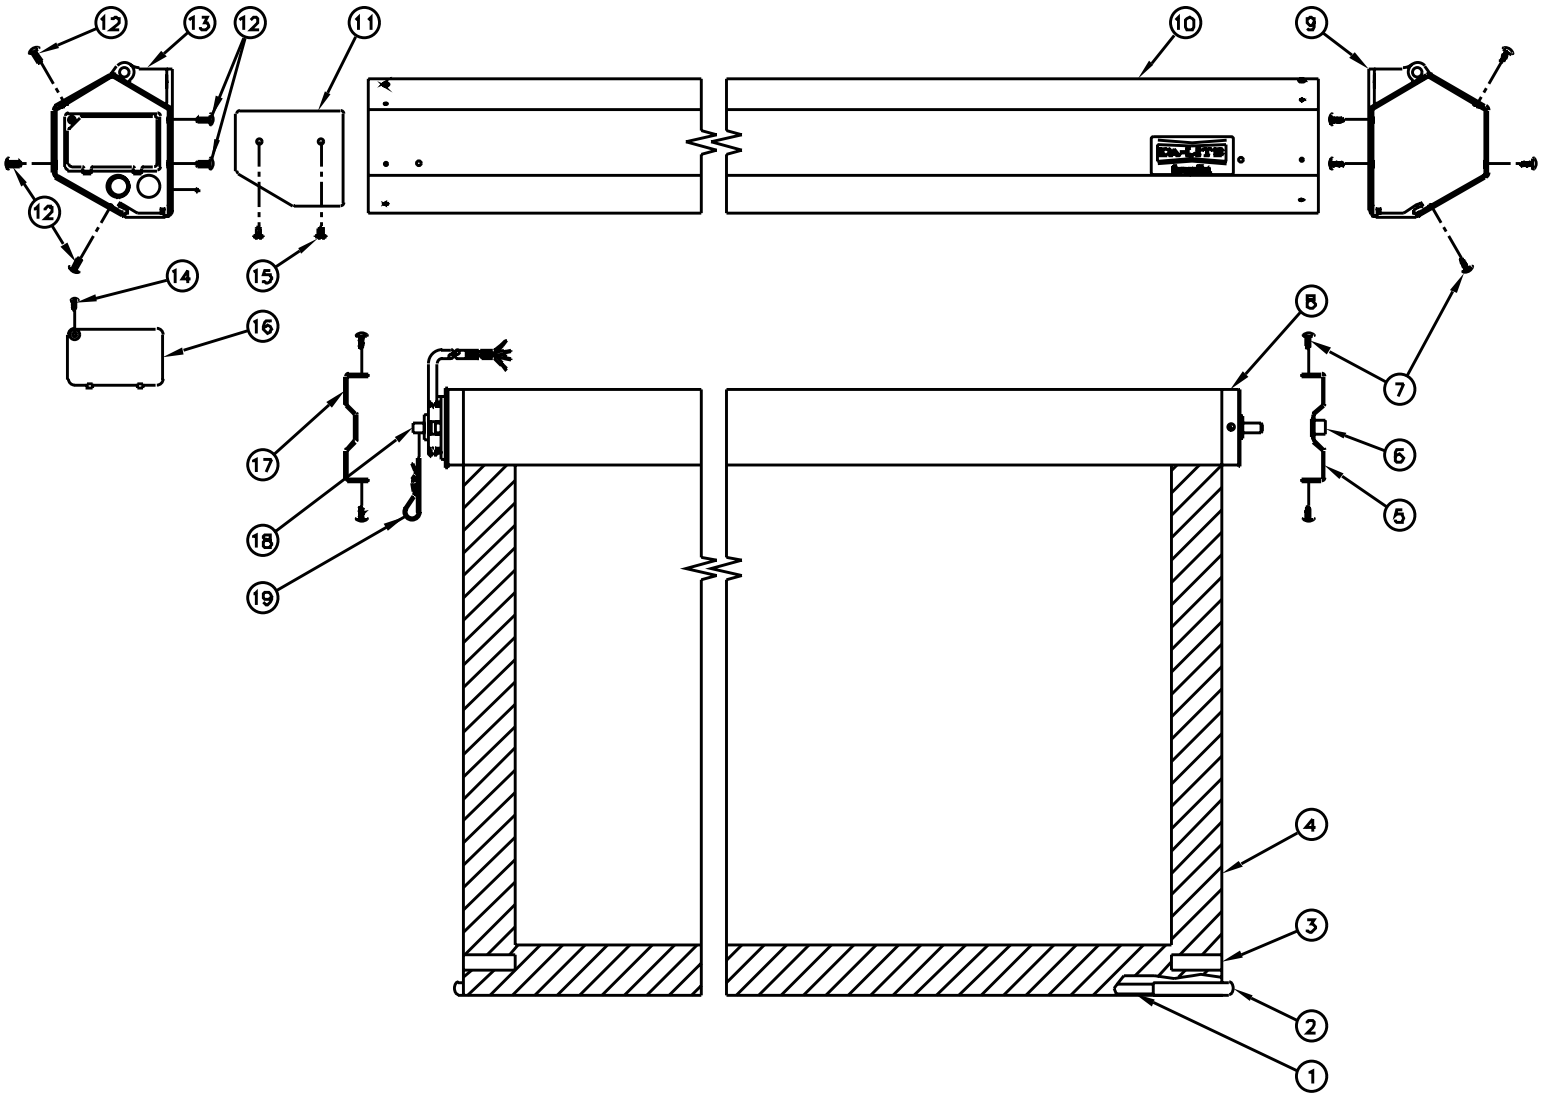


PARTS LISTS

Cosmopolitan® Series

Table of Contents

4

Cosmopolitan®

Previously Named: Cosmopolitan Electrol®

10

Cosmopolitan (Over 12' W)

Previously Named: Large Cosmopolitan Electrol

Cosmopolitan

Previously Named: Cosmopolitan Electrol

Parts List

Diagram Number	Da-Lite Number	Description	Quantity Required	List Price Each
1	46339	Slat, 3/8" diam. for 60" and 72" diag. screens	1	\$9.75
	46340	Slat, 3/8" diam. for 70" and 84" diag. screens	1	\$10.30
	46341	Slat, 3/8" diam. for 84", 96" diag., 100" diag., 92" diag. and 94" diag. screens	1	\$10.85
	46342	Slat, 3/8" diam. for 8', 120" diag., 106" diag. and 109" diag. screens	1	\$12.15
	74936	Slat, 3/8" diam. for 110" diag. and 113" diag. screens	1	\$12.50
	46343	Slat, 3/8" diam. for 9', 119" diag. and 123" diag. screens	1	\$13.20
	34916	Slat, 3/8" diam. for 130" diag. screens	1	\$13.90
	46344	Slat, 3/8" diam. for 10', 150" diag., 133" diag. and 137" diag. screens	1	\$14.65
	46345	Slat, 3/8" diam. for 9' x 12', 180" diag., 159" diag. and 164" diag. screens	1	\$17.55
	2	46763	Slat cap, black	2
3		83383	Tape for pocket, black	2
		91876	Tape for pocket, black (not shown)	2